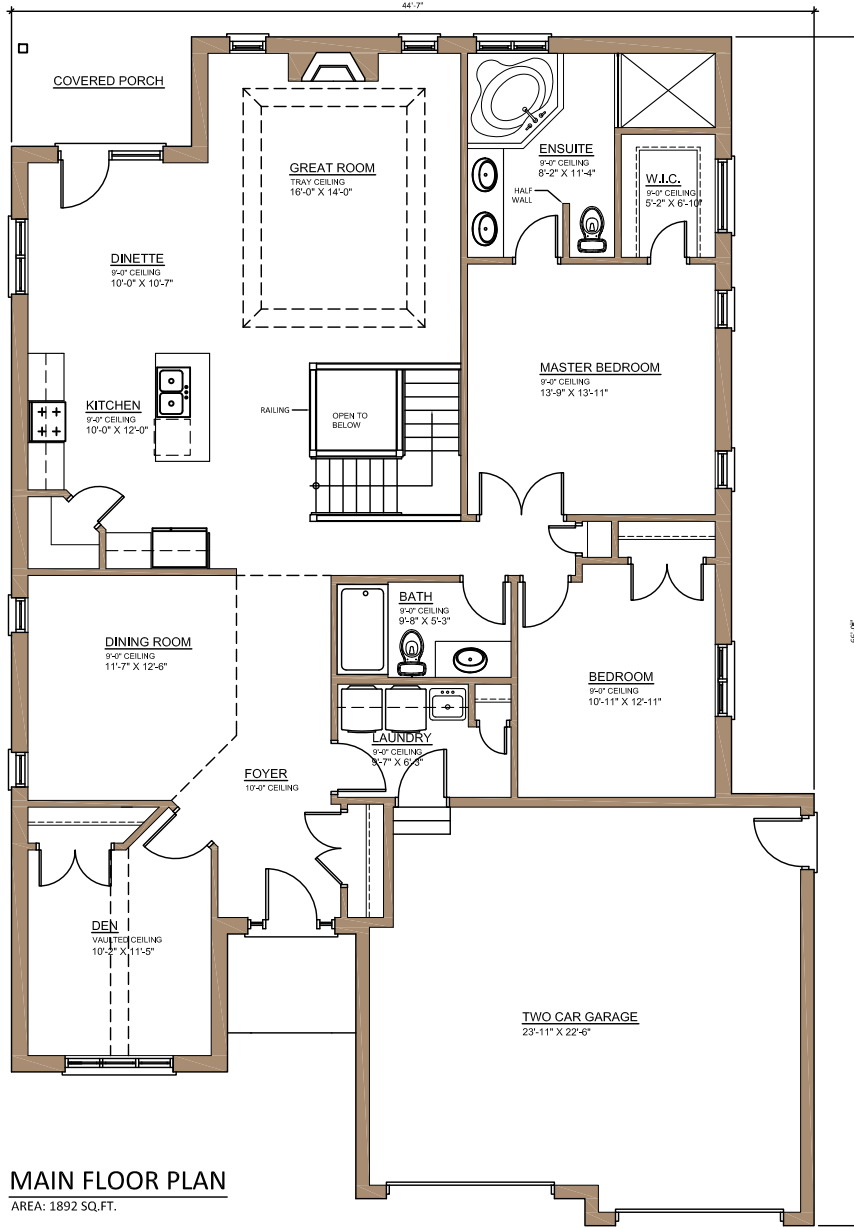

# THE GIALLO KILWORTH 3 BED

1892 SQ.FT.

DIMENSIONS MAY VARY DURING  
CONSTRUCTION. ALL  
DIMENSIONS TO BE VERIFIED  
ON-SITE PRIOR TO FABRICATION.

# THE GIALLO KILWORTH 3 BED

DIMENSIONS MAY VARY DURING CONSTRUCTION. ALL DIMENSIONS TO BE VERIFIED ON-SITE PRIOR TO FABRICATION.