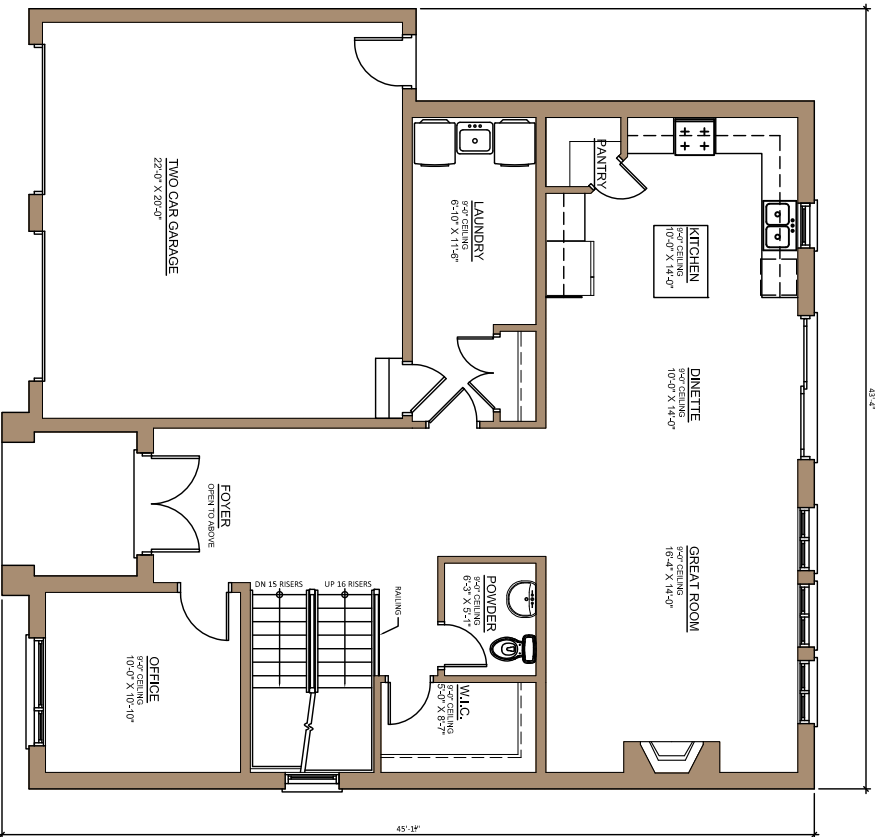

THE SEDONA 4 BED

2440 SQ.FT. (PLUS 43 SQ.FT. OPEN SPACE)

DIMENSIONS MAY VARY DURING
CONSTRUCTION. ALL
DIMENSIONS TO BE VERIFIED
ON-SITE PRIOR TO FABRICATION.

DRAFTING BY

FIDELITY DESIGN

DIMENSIONS MAY VARY DURING
 CONSTRUCTION. ALL
 DIMENSIONS TO BE VERIFIED
 ON-SITE PRIOR TO FABRICATION.