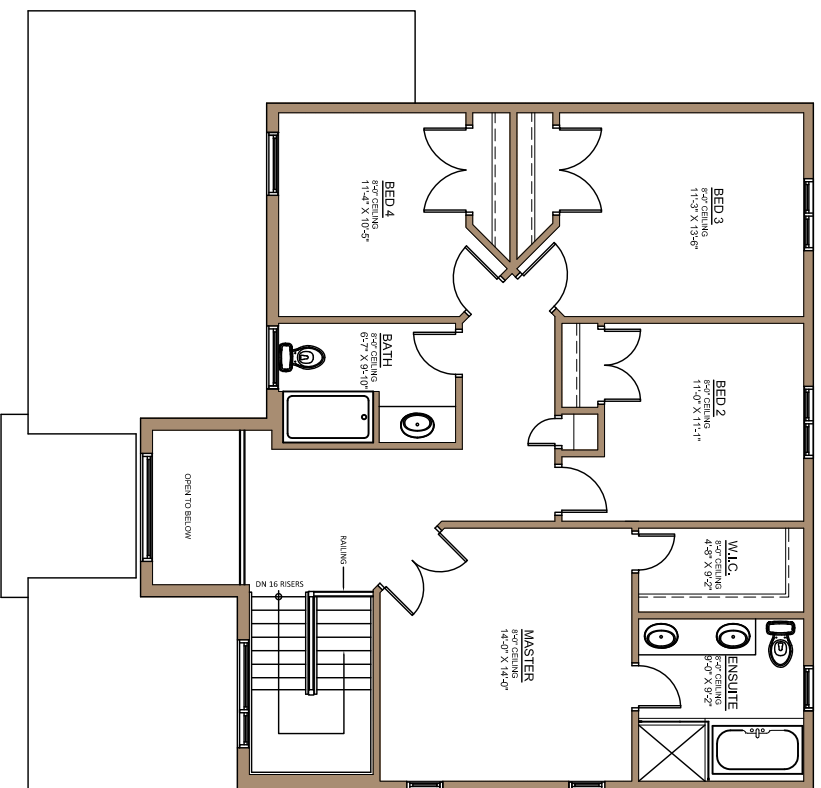

THE SEDONA 4 BED

2440 SQ.FT. (PLUS 43 SQ.FT. OPEN SPACE)

DIMENSIONS MAY VARY DURING
CONSTRUCTION. ALL
DIMENSIONS TO BE VERIFIED
ON-SITE PRIOR TO FABRICATION.

DRAFTING BY

FIDELITY DESIGN

DIMENSIONS MAY VARY DURING
 CONSTRUCTION. ALL
 DIMENSIONS TO BE VERIFIED
 ON-SITE PRIOR TO FABRICATION.