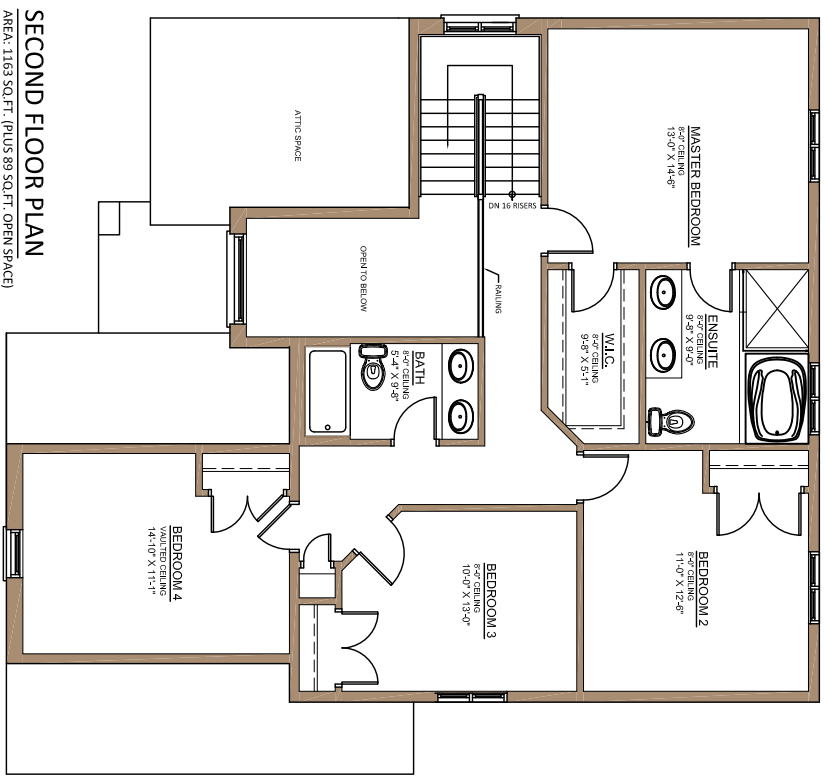

# THE WESTPOINT 4 BED

2276 SQ.FT. (PLUS 89 SQ.FT. OPEN SPACE)

DIMENSIONS MAY VARY DURING  
CONSTRUCTION. ALL  
DIMENSIONS TO BE VERIFIED  
ON-SITE PRIOR TO FABRICATION.

DRAFTING BY

DIMENSIONS MAY VARY DURING CONSTRUCTION. ALL DIMENSIONS TO BE VERIFIED ON-SITE PRIOR TO FABRICATION.

# THE WESTPOINT 4 BED