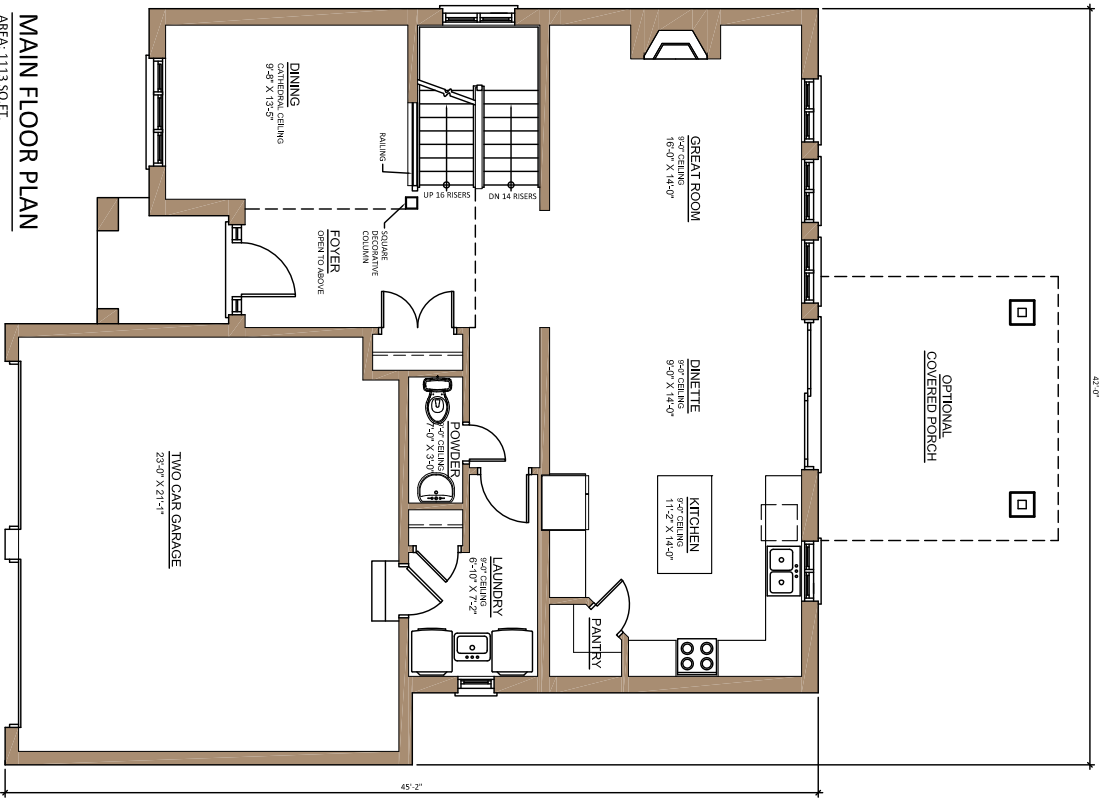

# THE WESTPOINT 4 BED

2276 SQ.FT. (PLUS 89 SQ.FT. OPEN SPACE)

DIMENSIONS MAY VARY DURING  
CONSTRUCTION. ALL  
DIMENSIONS TO BE VERIFIED  
ON-SITE PRIOR TO FABRICATION.

DRAFTING BY

DIMENSIONS MAY VARY DURING CONSTRUCTION. ALL DIMENSIONS TO BE VERIFIED ON-SITE PRIOR TO FABRICATION.

# THE WESTPOINT 4 BED